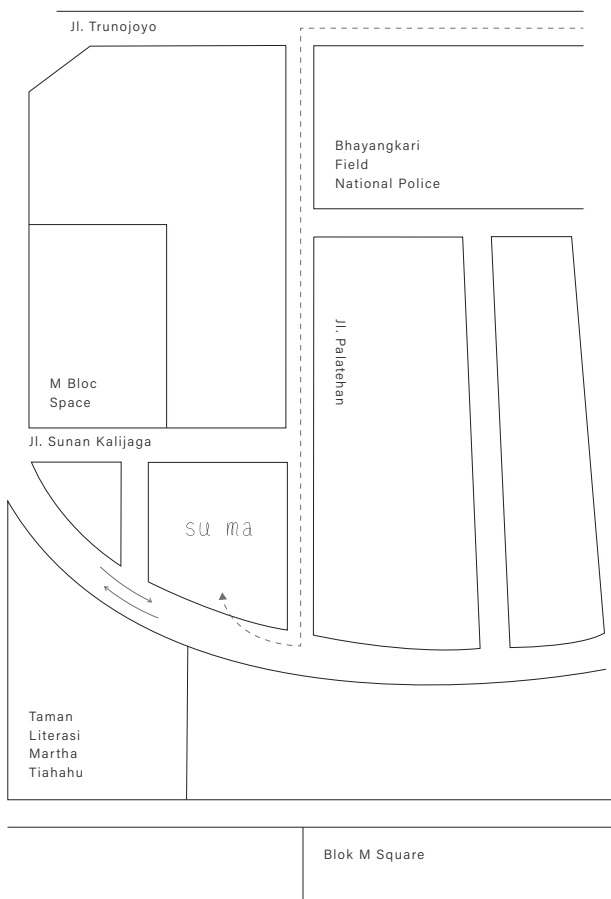

Begin your journey through the bustling lane,
SU MA awaits, ready to welcome you to our sanctuary.